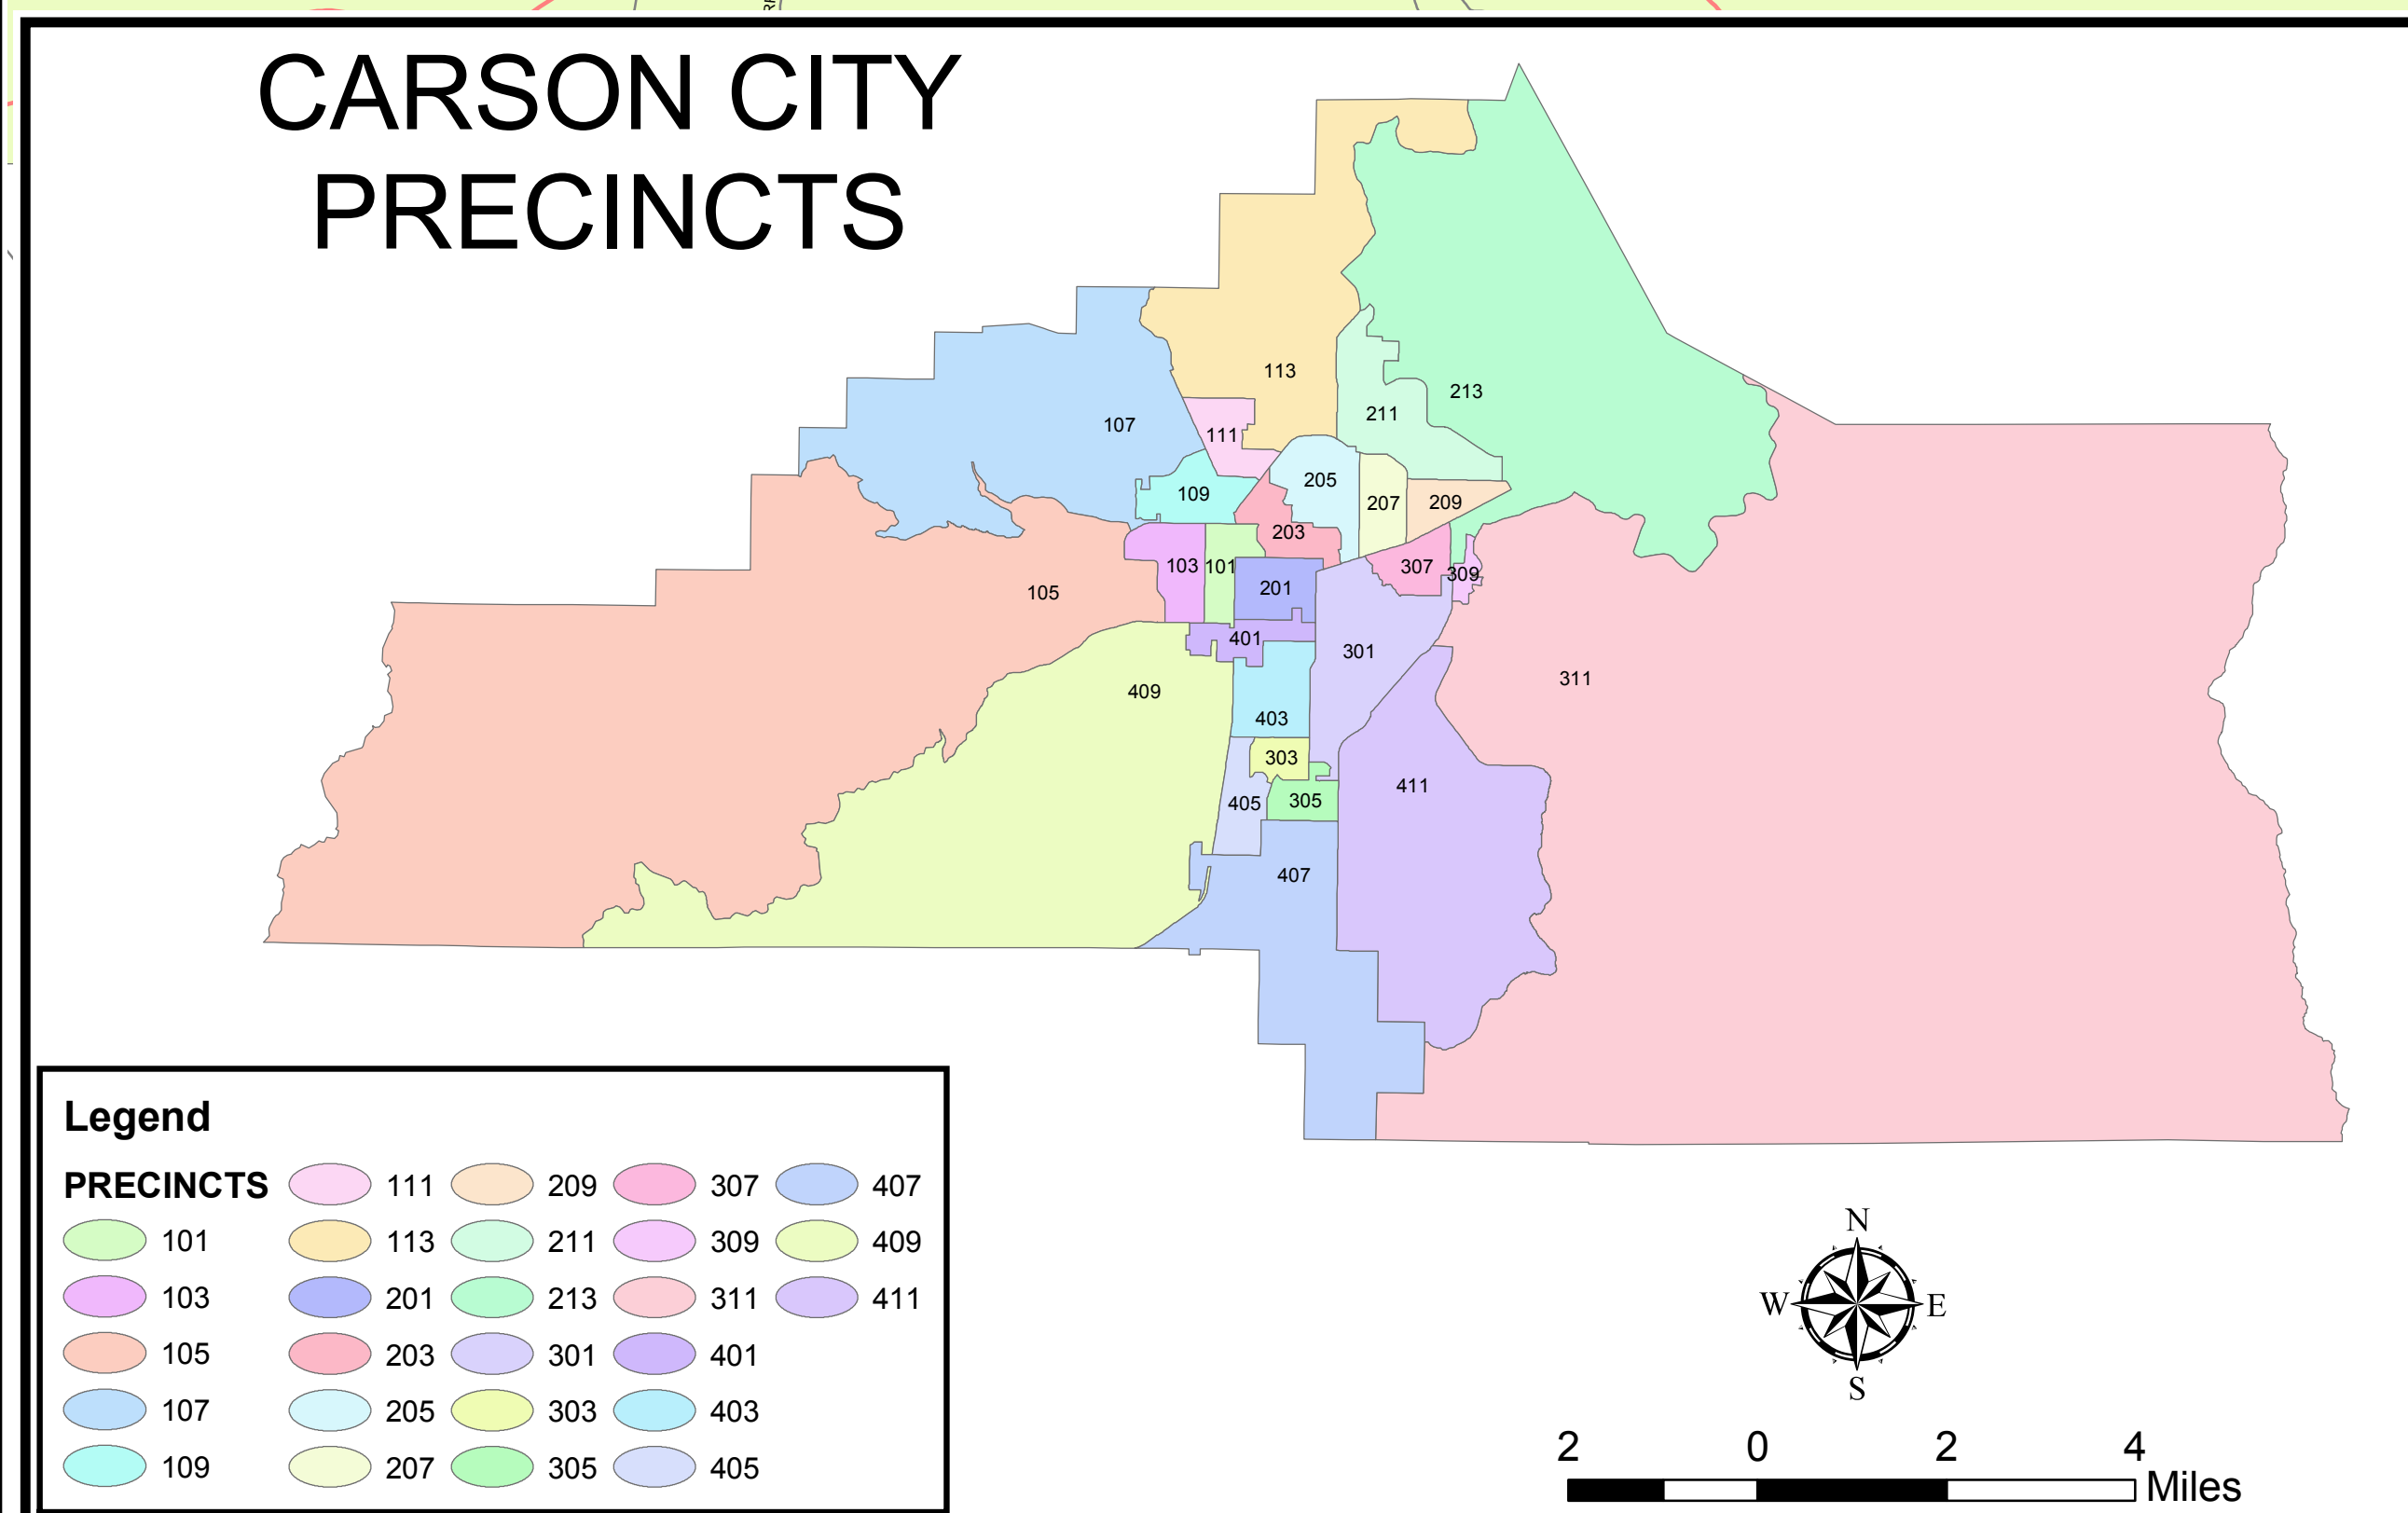

CARSON CITY PRECINCTS